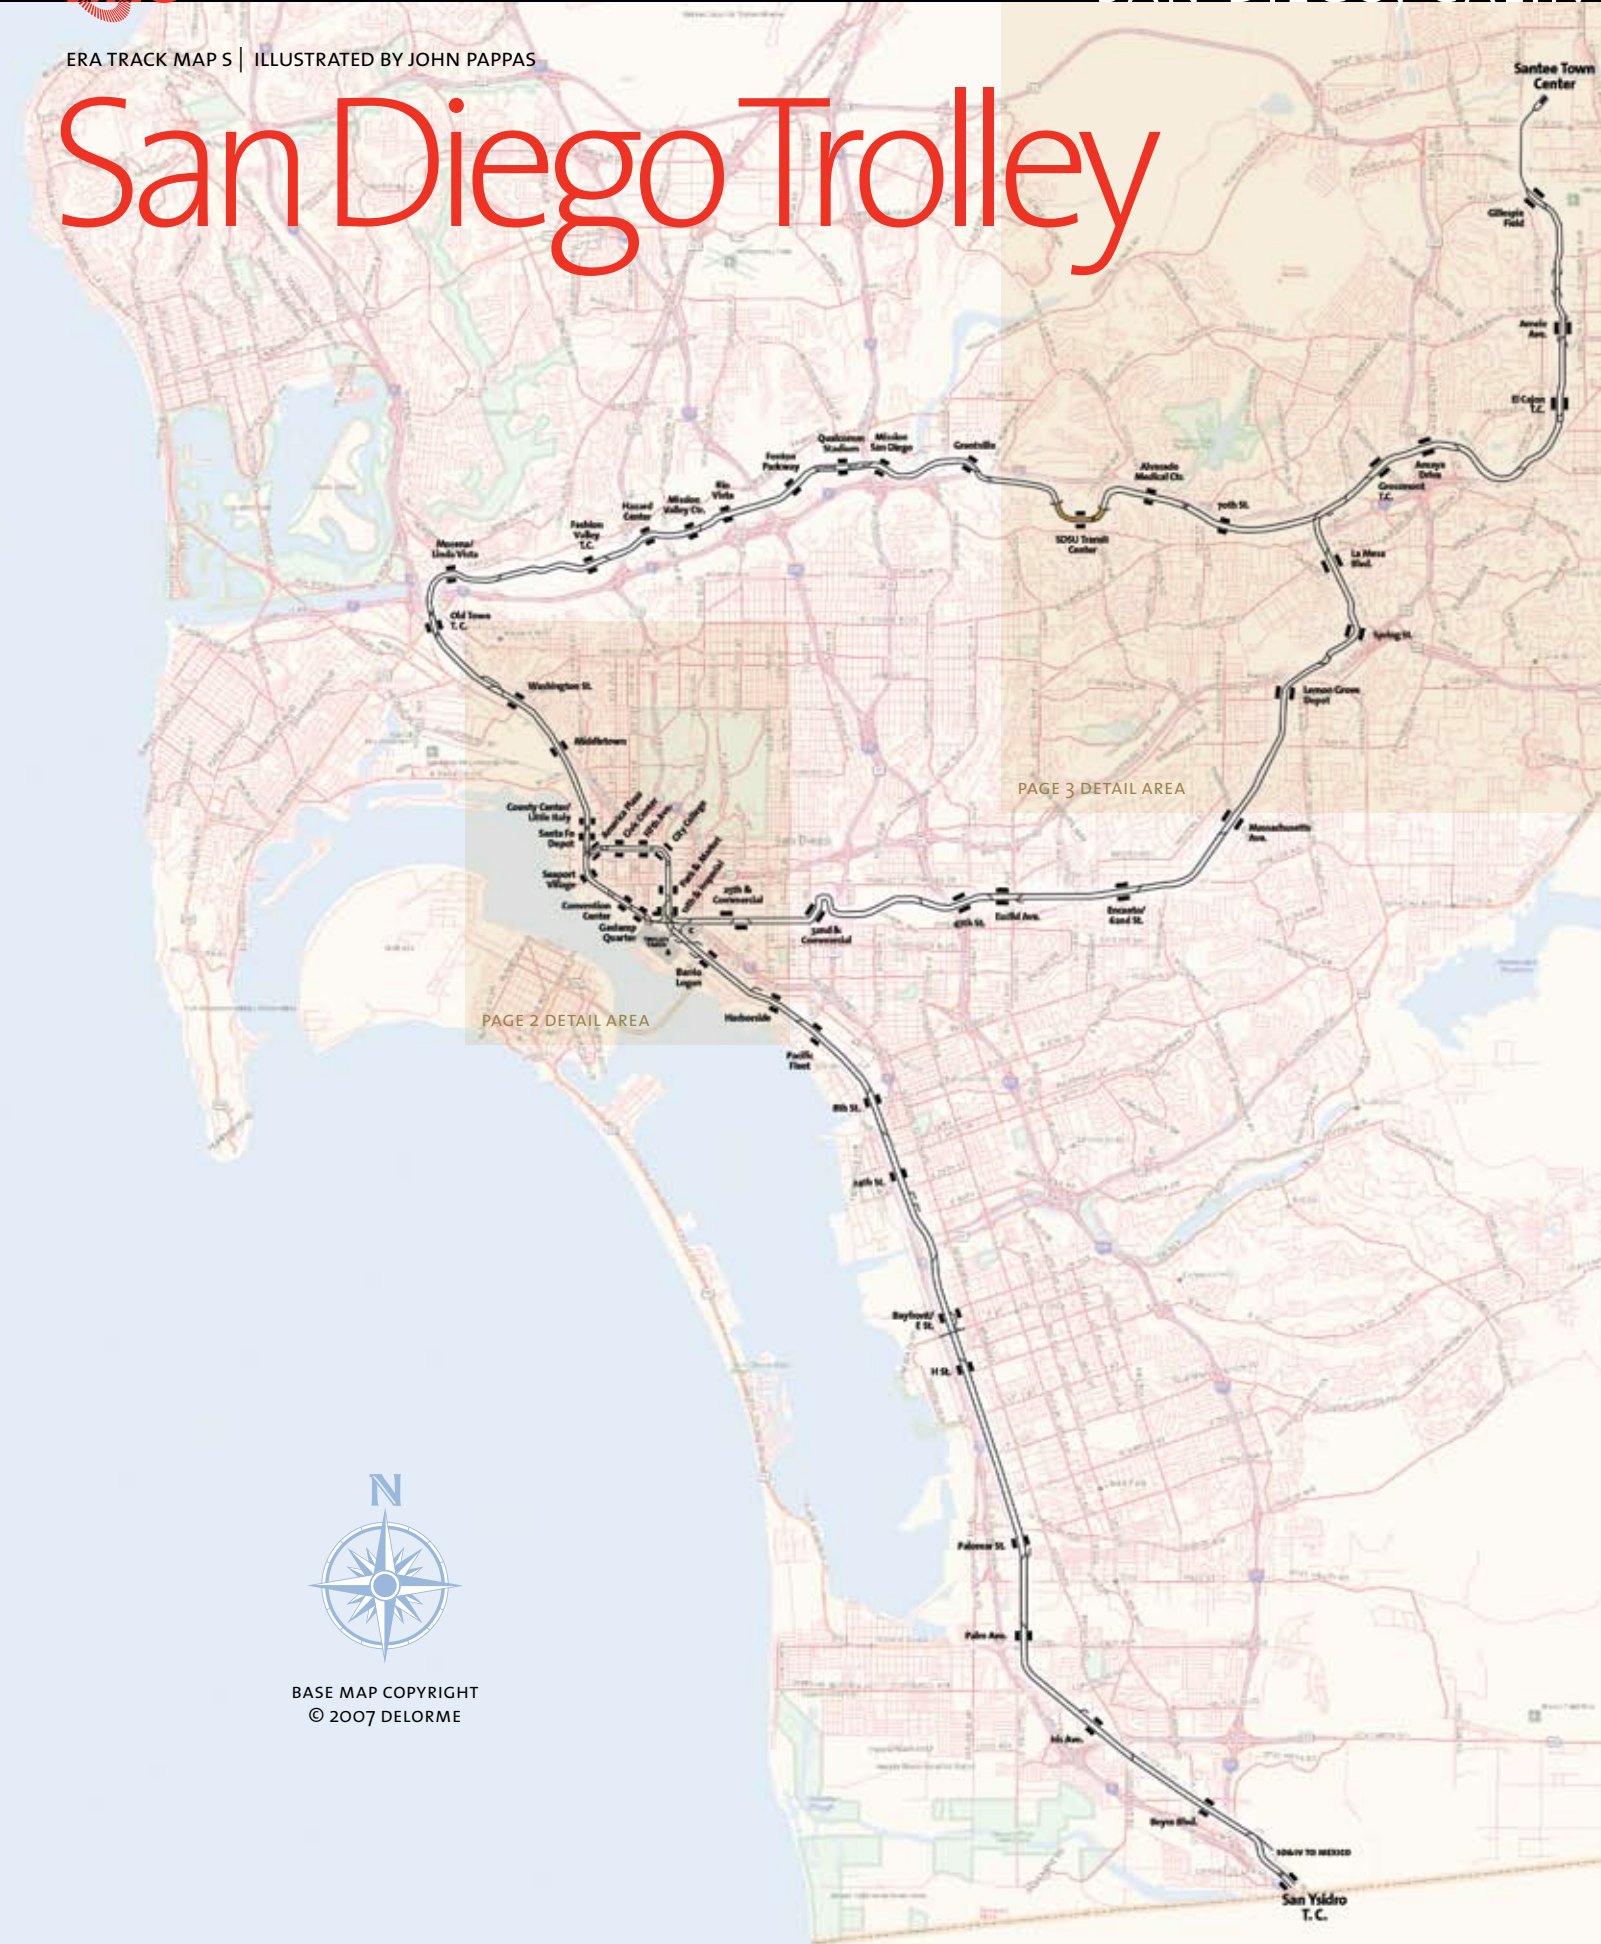

'A' Yard
SDTI Maintenance Facility

'C' Yard
SDTI Maintenance Facility

ERA TRACK MAPS | ILLUSTRATED BY JOHN PAPPAS

San Diego Trolley

BASE MAP COPYRIGHT
© 2007 DELORME

North End Track Map Detail

Central Loop Track Map Detail