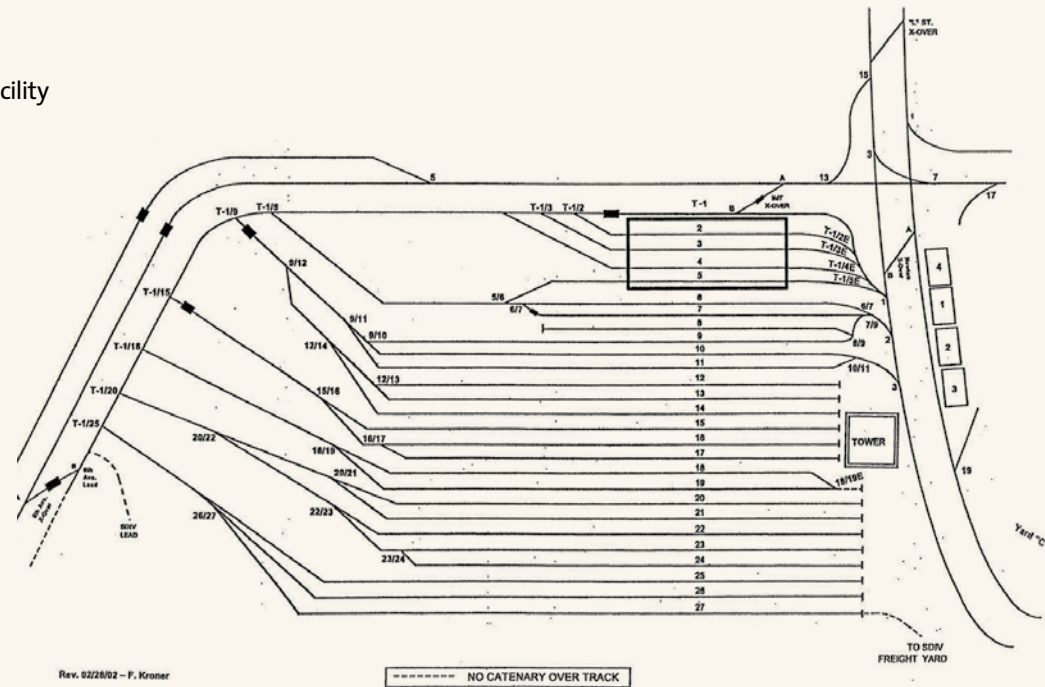

'A' Yard
SDTI Maintenance Facility

'C' Yard
SDTI Maintenance Facility

ERA TRACK MAPS | ILLUSTRATED BY JOHN PAPPAS

San Diego Trolley

BASE MAP COPYRIGHT
© 2007 DELORME

North End Track Map Detail

Central Loop Track Map Detail