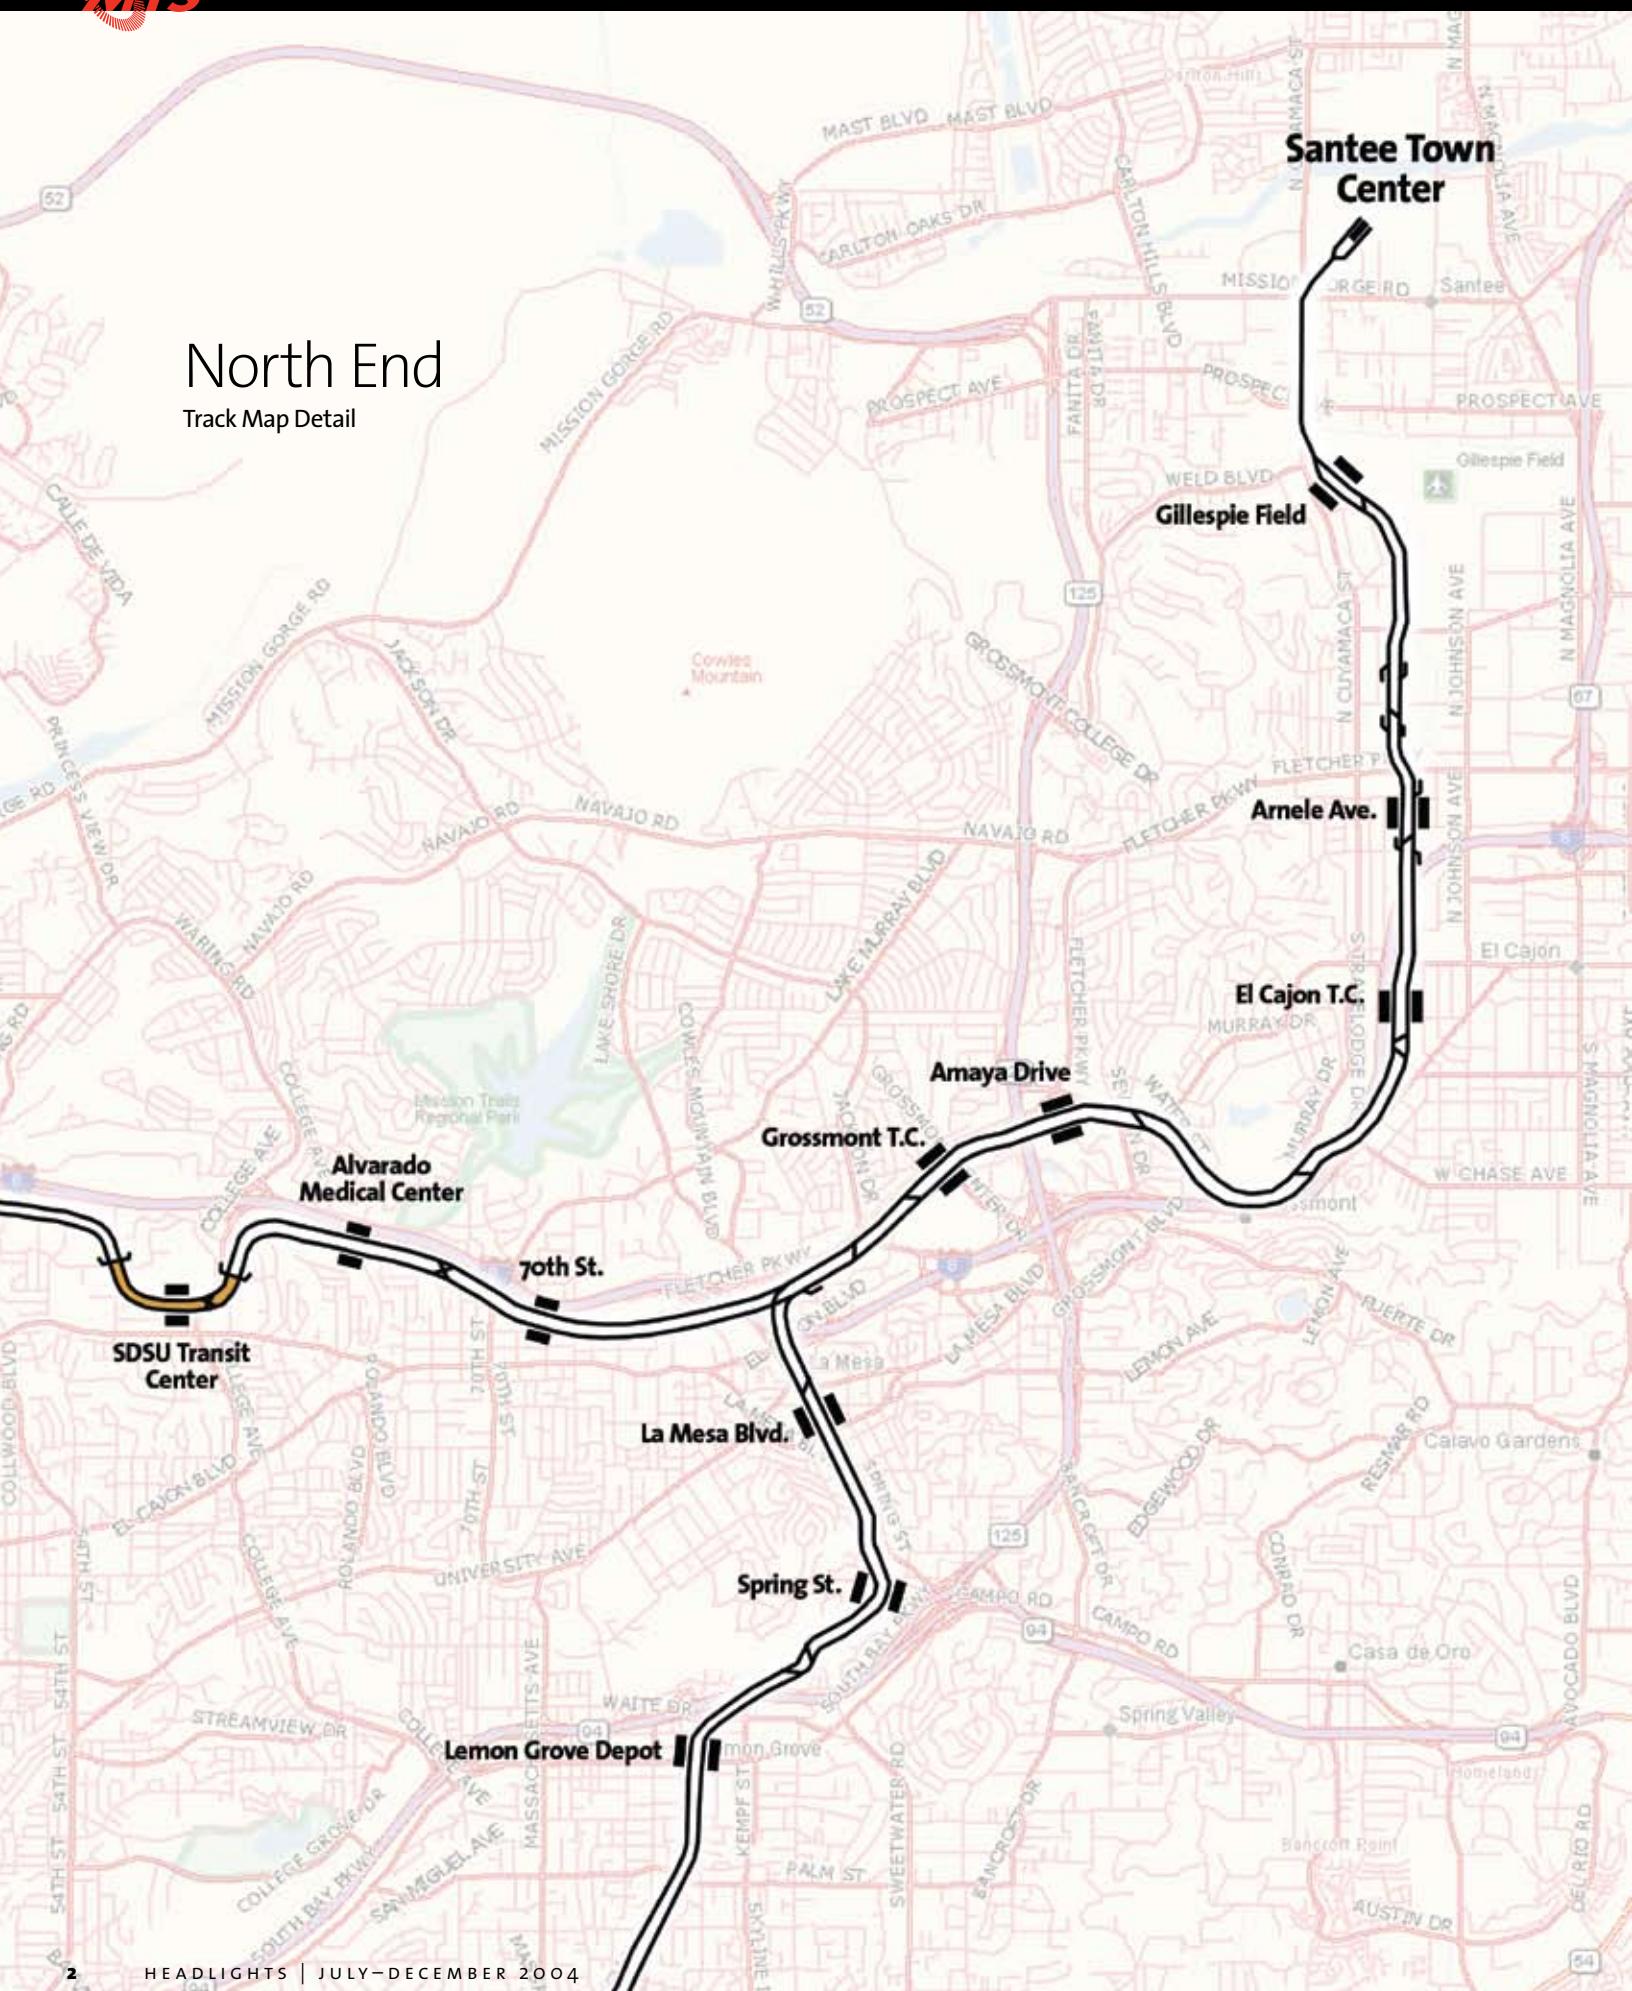

'A' Yard
SDTI Maintenance Facility

'C' Yard
SDTI Maintenance Facility

ERA TRACK MAPS | ILLUSTRATED BY JOHN PAPPAS

San Diego Trolley

BASE MAP COPYRIGHT
© 2007 DELORME

North End Track Map Detail

Central Loop Track Map Detail