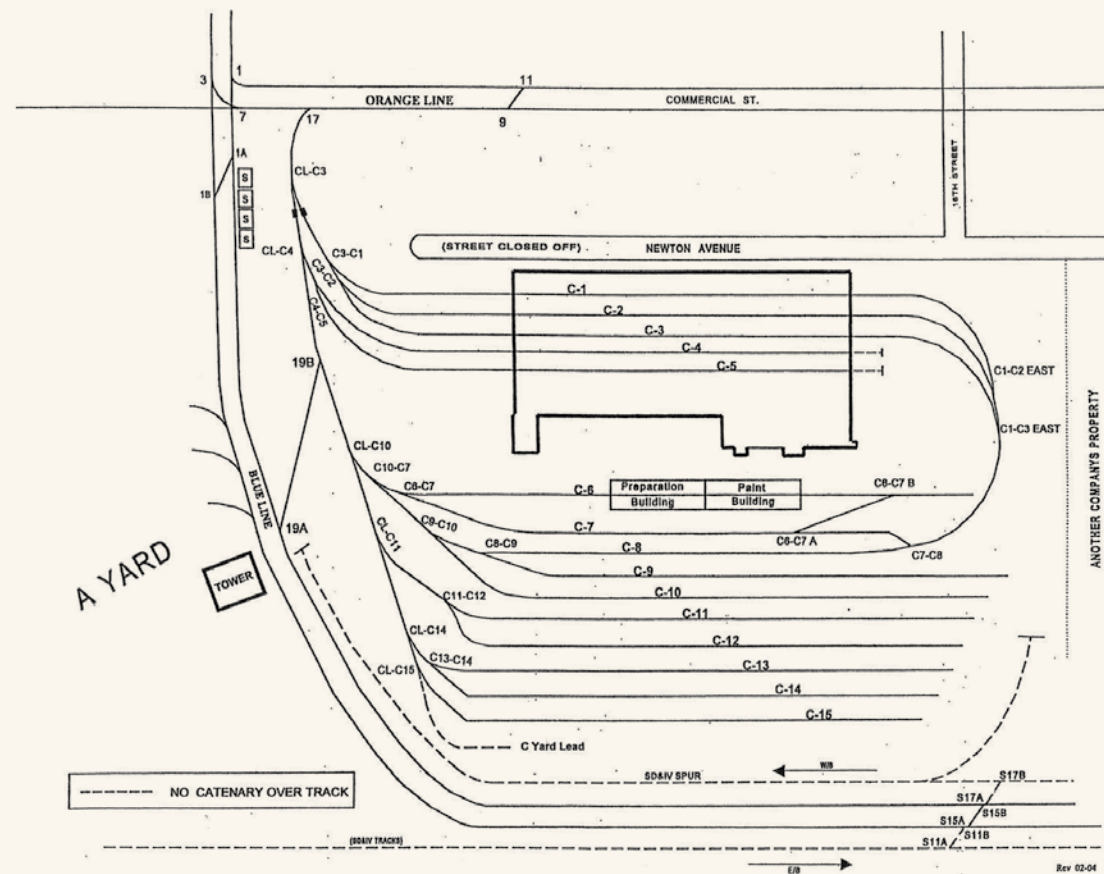

'A' Yard
SDTI Maintenance Facility

'C' Yard
SDTI Maintenance Facility

ERA TRACK MAPS | ILLUSTRATED BY JOHN PAPPAS

San Diego Trolley

BASE MAP COPYRIGHT
© 2007 DELORME

North End Track Map Detail

Central Loop Track Map Detail