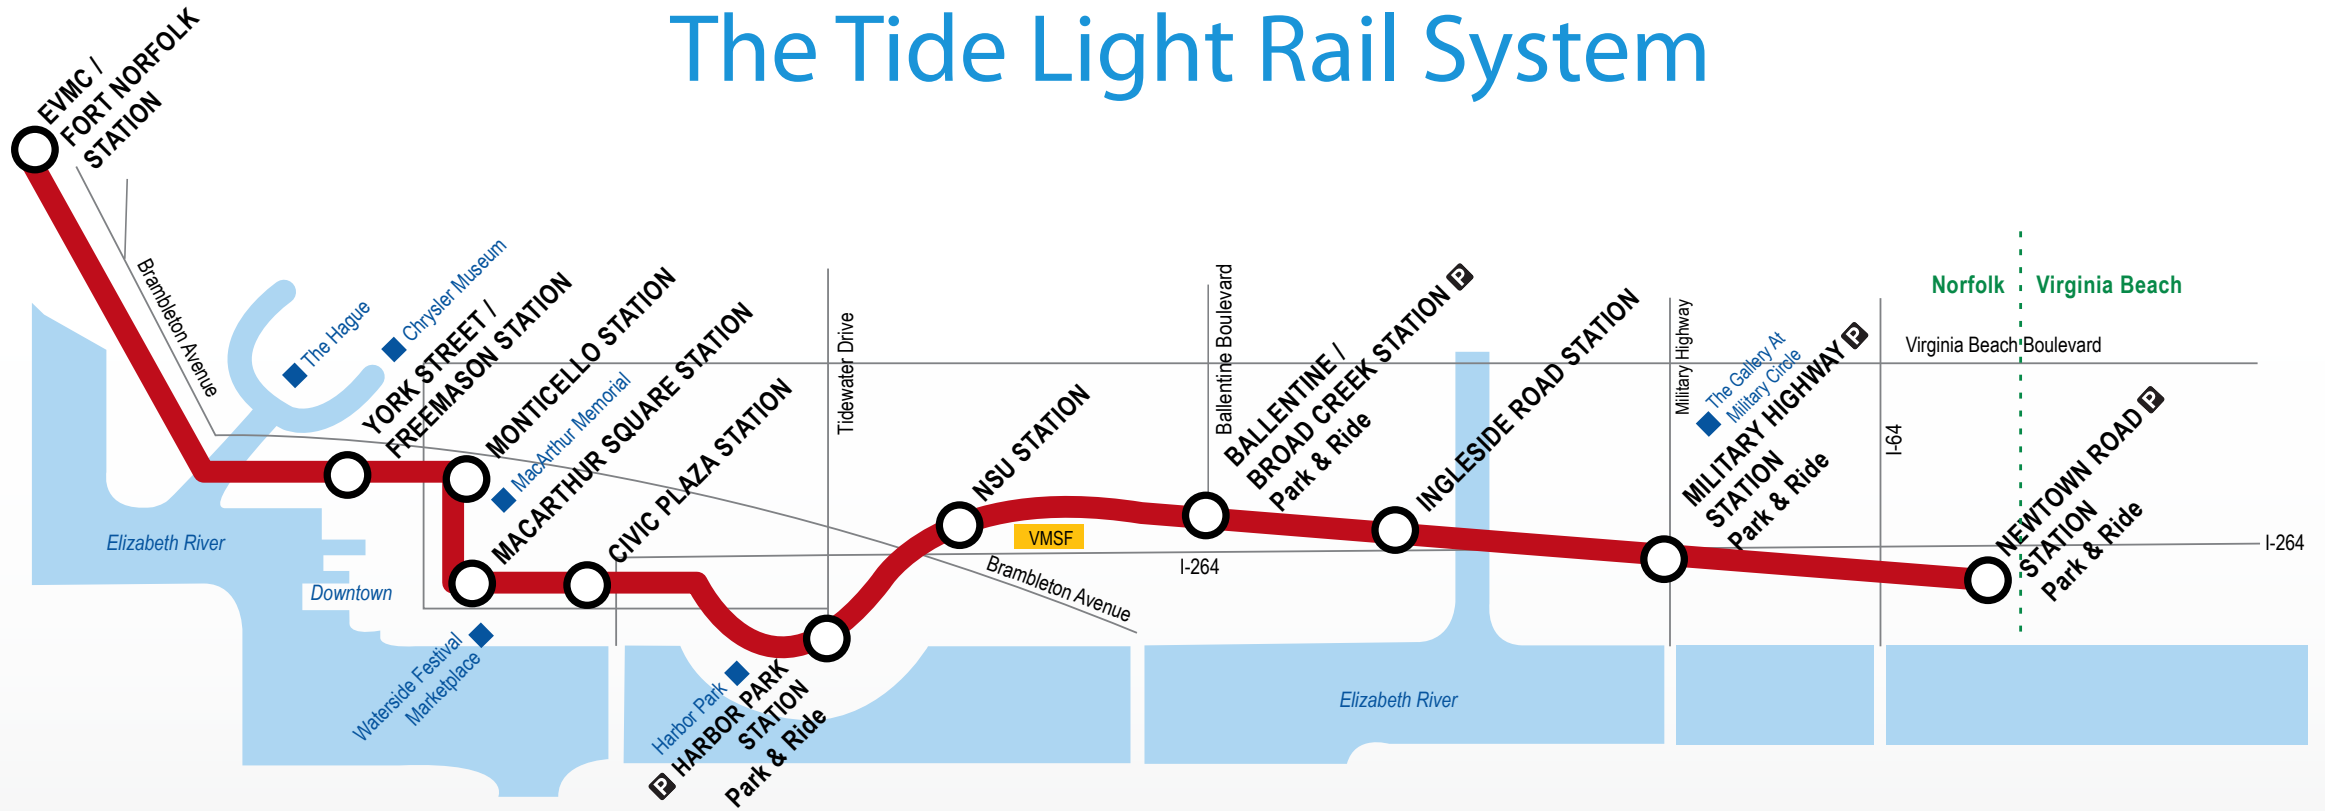

The Tide Light Rail System

LEGEND

- The Tide Route: —
- City Streets: —
- Light Rail Station:
- Vehicle Maintenance & Storage Facility (VMSF):
- City Boundary Line: - - - - -
- Local Attractions: ◆
- Park & Ride: P